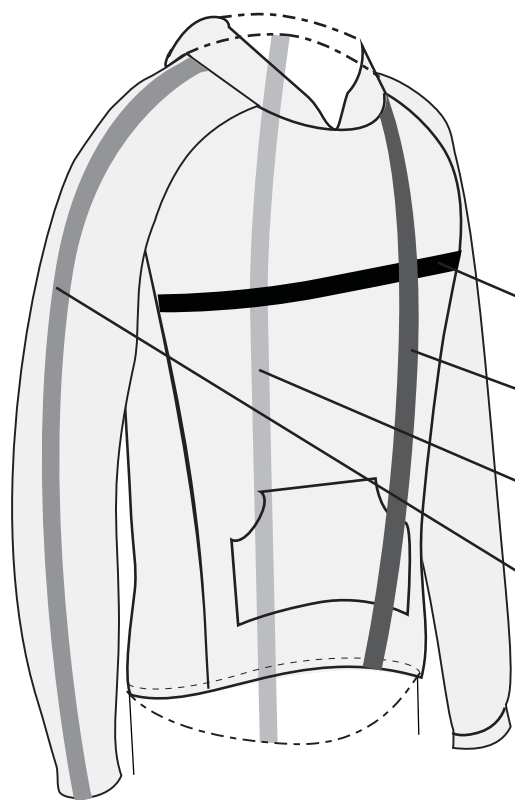

UNISEX ADULT/ KIDS HOODIES SIZE CHART

This size chart is for reference only, size may vary depends on cutting.

INTERNATIONAL SIZE	2XS	XS	S	M	L	XL	2XL	3XL	4XL	5XL
A- ½Chest (cm)	46	47	50	53	55	59	61	63	65	67
B- Front length (cm)	60	62	64	66	68	73	76	78	80	82
C- Back length (cm)	61	62	63	64	67	70	71	73	75	77
D- Sleeve length (cm)	58	59	60	62	65	67	69	71	73	75

TO ORDER

info@shark-sportswear.eu

CUSTOM DESIGN