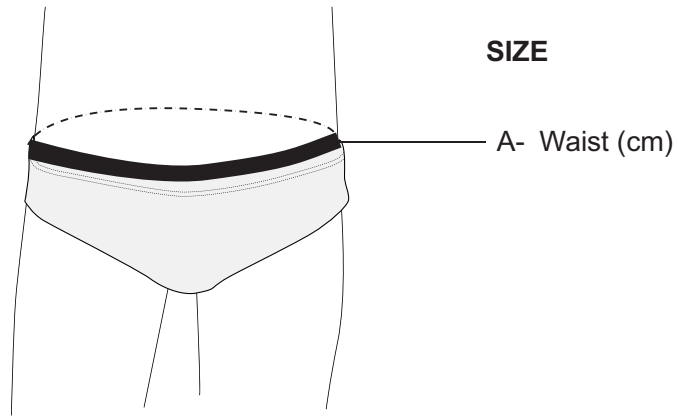

TO ORDER

info@shark-sportswear.eu

CUSTOM DESIGN

WOMEN & GIRL'S SWIMMING BLADEBACK

SIZE CHART

This size chart is for reference only, size may vary depends on cutting.

SIZE	4XS	3XS	2XS	XS		S		M	L	XL	2XL	3XL	4XL	
A - Bust (cm)	46	52	58	64	70	76	80	84	88	92	96	100	104	108
B - Hip (cm)	48	54	60	66	72	78	82	86	90	94	98	102	106	110
C - Torso (cm)	88	97	106	115	124	132	136	140	144	148	152	156	159	162

TO ORDER

info@shark-sportswear.eu
CUSTOM DESIGN

WOMEN & GIRL'S SWIMMING OPENBACK

This size chart is for reference only, size may vary depends on cutting.

SIZE CHART

SIZE	4XS	3XS	2XS		XS		S		M	L	XL	2XL	3XL	4XL
A - Bust (cm)	50	56	62	68	74	80	84	88	92	96	100	103	106	109
B - Hip (cm)	52	58	64	70	76	82	86	90	94	98	102	105	108	111
C - Torso (cm)	106	112	118	124	130	136	140	144	148	152	156	159	161	164

TO ORDER

info@shark-sportswear.eu

CUSTOM DESIGN

MEN & BOY'S SWIMMING TRUNK SIZE CHART

This size chart is for reference only, size may vary depends on cutting.

SIZE

4XS	3XS	2XS	XS	S	M	L	XL	2XL	3XL	4XL
59	64	6	74	79	85	91	97	103	109	115

TO ORDER

info@shark-sportswear.eu

CUSTOM DESIGN

MEN & BOY'S SWIMMING JAMMER SIZE CHART

This size chart is for reference only, size may vary depends on cutting.

INTERNATIONAL SIZE

A- Waist (cm)

4XS	3XS	2XS	XS	S	M	L	XL	2XL	3XL	4XL
59	66	73	80	84	92	96	102	106	114	120