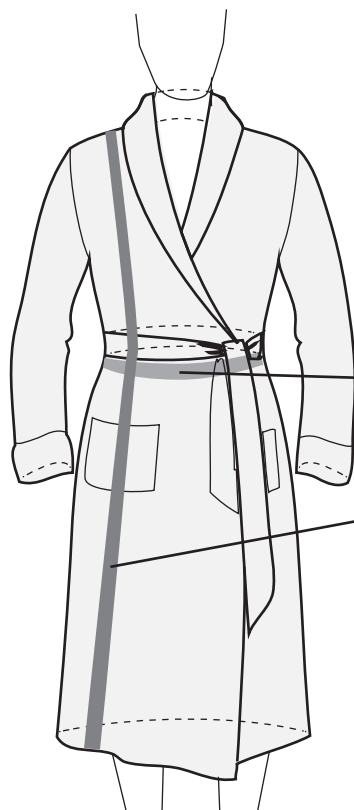

TO ORDER

info@shark-sportswear.eu

CUSTOM DESIGN

UNISEX KID'S

BATHROBE SIZE CHART

This size chart is for reference only, size may vary depends on cutting.

INTERNATIONAL SIZE S-M L-XL

A - Waist (cm) 50.5 53.5