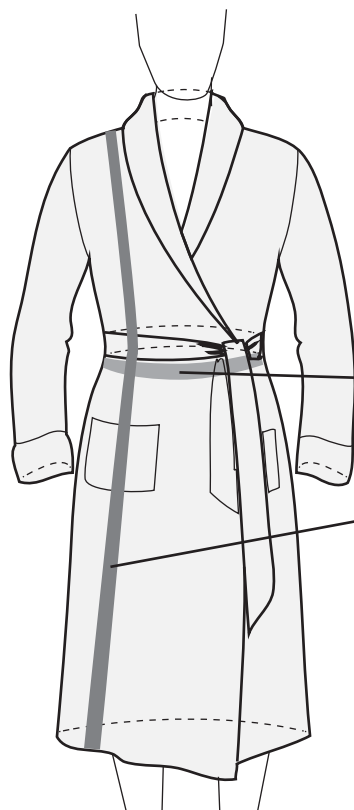

TO ORDER

info@shark-sportswear.eu

CUSTOM DESIGN

UNISEX KID'S

BATHROBE SIZE CHART

This size chart is for reference only, size may vary depends on cutting.

INTERNATIONAL SIZE S-M L-XL

A - Waist (cm) 50.5 53.5

B - Height (cm) 95 97

TO ORDER

info@shark-sportswear.eu

CUSTOM DESIGN

UNISEX ADULT

BATHROBE SIZE CHART

This size chart is for reference only, size may vary depends on cutting.

INTERNATIONAL SIZE **S-M** **L-XL** **2XL-3XL**