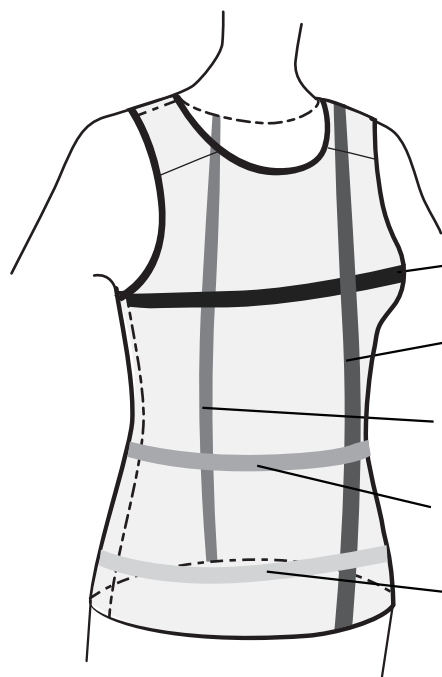

MEN & BOY'S SINGLET

This size chart is for reference only, size may vary depends on cutting.

SIZE CHART

3XS	2XS	XS	S	M	L	XL	2XL	3XL
41	45	47	49	50	52	55	57	58
59	63	64	65	66	69	71	76	74
57	59	60	62	63	65	67	68	73

TO ORDER

info@shark-sportswear.eu

CUSTOM DESIGN

WOMEN & GIRL'S SINGLET

This size chart is for reference only, size may vary depends on cutting.

SIZE CHART

SIZE

	5XS	4XS	3XS	2XS	XS	S	M	L	XL	2XL	3XL	4XL	5XL	6XL
A- 1/2 Chest (cm)	28	29	32	35	37	39.5	41.5	43	46	47	50	52	54	56
B- Front length (cm)	49	52	55	59	62	64	65	68	70	72	78	79	80	81
C- Back length (cm)	46	50	53	56	60	62	63	65	68	70	74	76	77	78
D- 1/2 Waist size (cm)	26	27	29	31	33	35	37	39	41	43	44	47	50	52
E- 1/2 Hip size(cm)	29	30	33	35	36	39	41	43	45	47	50	52	54	57