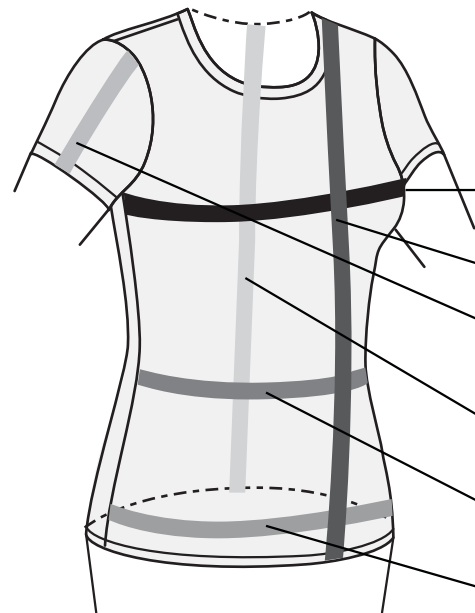

WOMEN'S T-SHIRT SIZE CHART

This size chart is for reference only, size may vary depends on cutting.

SIZE

A- 1/2 Chest (cm)

B- Front length (cm)

C- Short sleeve length (cm)

D- Back length (cm)

E- 1/2 Waist size (cm)

F- 1/2 Hip size (cm)

	XS	S	M	L	XL	2XL
A- 1/2 Chest (cm)	38	39	41	44	47	49
B- Front length (cm)	57	58	61	64	66	66
C- Short sleeve length (cm)	15	15	16	16	17	17
D- Back length (cm)	56	58	59	64	64	65
E- 1/2 Waist size (cm)	35	38	40	43	45	45
F- 1/2 Hip size (cm)	40	41	45	47	49	51

TO ORDER

info@shark-sportswear.eu

CUSTOM DESIGN