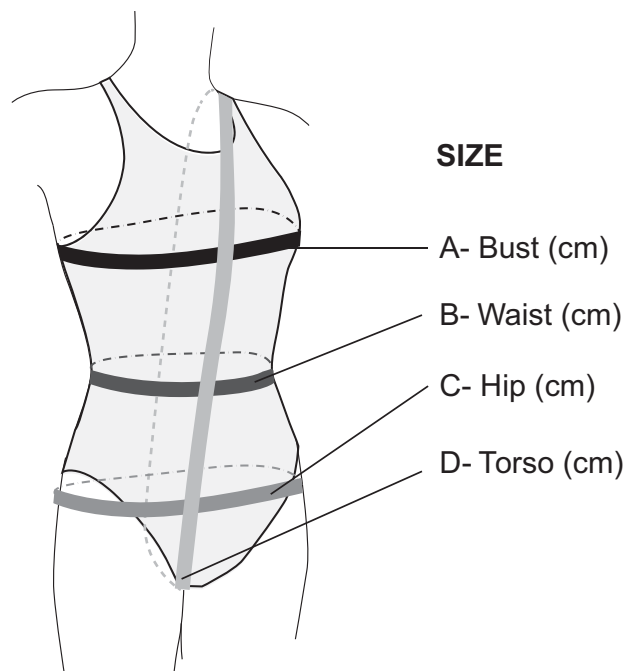

SIZE CHART

TO ORDER

info@shark-sportswear.eu

CUSTOM DESIGN

MEN & BOY'S WATERPOLO TRUNK SIZE CHART

This size chart is for reference only, size may vary depends on cutting.

SIZE

A- Waist (cm)

4XS	3XS	2XS	XS	S	M	L	XL	2XL	3XL	4XL
59	64	69	74	79	85	91	97	103	109	115

TO ORDER

info@shark-sportswear.eu

CUSTOM DESIGN

WOMEN & GIRL'S WATERLOLO SUIT SIZE CHART

This size chart is for reference only, size may vary depends on cutting.

SIZE	4XS	3XS	2XS	XS	S	M	L	XL	2XL	3XL	4XL
A- Bust (cm)	61	63.5	68.5	74	79	84	89	94	99	104	107
B- Waist (cm)	56	58.5	62	65	67.5	70	72.5	76	80	84	86.5
C- Hip (cm)	66	71	76	79	84	89	94	99	104	109	114
D- Torso (cm)	114	132	141	145	148.5	152.5	156	161	166.5	171.5	174

TO ORDER

info@shark-sportswear.eu

CUSTOM DESIGN

WOMEN & GIRL'S SWIMMING BLADEBACK

SIZE CHART

This size chart is for reference only, size may vary depends on cutting.

SIZE	4XS	3XS	2XS	XS		S		M	L	XL	2XL	3XL	4XL	
A - Bust (cm)	46	52	58	64	70	76	80	84	88	92	96	100	104	108
B - Hip (cm)	48	54	60	66	72	78	82	86	90	94	98	102	106	110
C - Torso (cm)	88	97	106	115	124	132	136	140	144	148	152	156	159	162