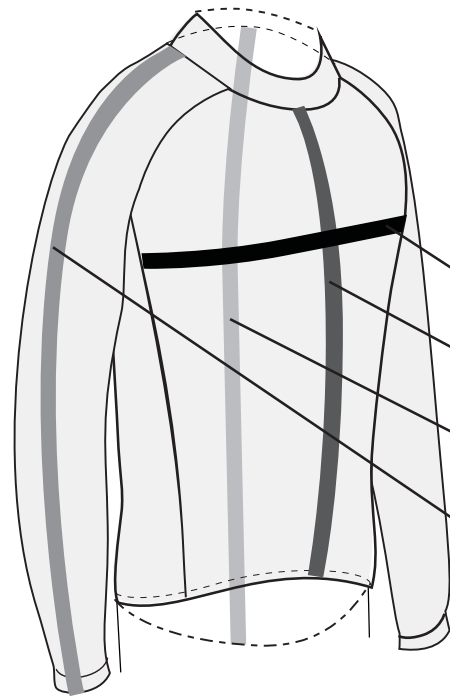

TO ORDER

info@shark-sportswear.eu

CUSTOM DESIGN

MEN & BOY'S SWIMMING BOXER SIZE CHART

This size chart is for reference only, size may vary depends on cutting.

INTERNATIONAL SIZE

A- Waist (cm)

4XS	3XS	2XS	XS	S	M	L	XL	2XL	3XL	4XL
60	66	72	78	84	92	96	102	108	114	120

TO ORDER

info@shark-sportswear.eu

CUSTOM DESIGN

UNISEX ADULT/ KIDS

LONG SLEEVE SWIMMING TOP

SIZE CHART

This size chart is for reference only, size may vary depends on cutting.

SIZE

- A- ½ Chest (cm)
- B- Front length (cm)
- C- Back length (cm)
- D- Sleeve length (cm)

S	M	L	XL	2XL
47	48	51	54	56
61	63	65	67	72
70	71	73	77	81
76	78	80	82	86

TO ORDER

info@shark-sportswear.eu

CUSTOM DESIGN