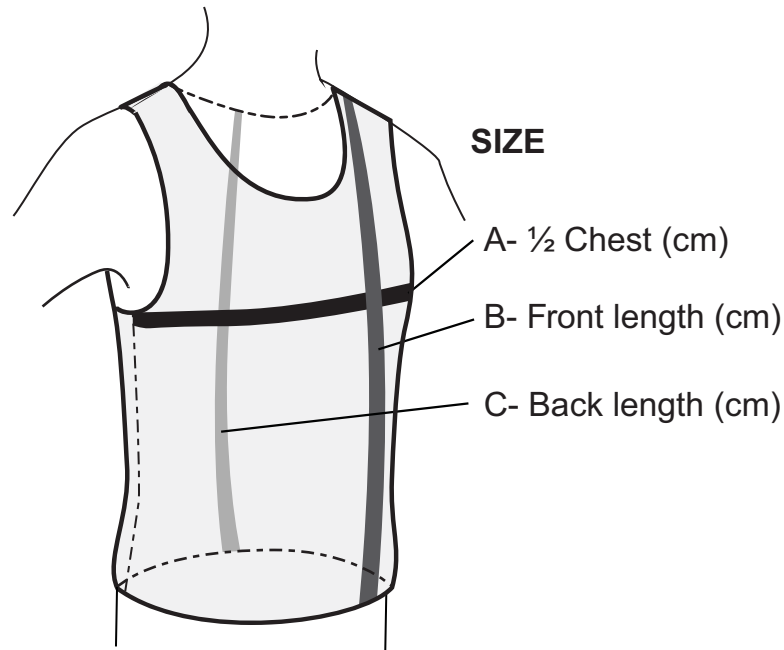

- A- ½ Chest (cm)
- B- Front length (cm)
- C- Back length (cm)
- D- Sleeve length (cm)

S	M	L	XL	2XL
47	48	51	54	56
61	63	65	67	72
70	71	73	77	81
76	78	80	82	86

TO ORDER

info@shark-sportswear.eu

CUSTOM DESIGN

MEN & BOY'S SINGLET

This size chart is for reference only, size may vary depends on cutting.

SIZE CHART

3XS	2XS	XS	S	M	L	XL	2XL	3XL
41	45	47	49	50	52	55	57	58
59	63	64	65	66	69	71	76	74
57	59	60	62	63	65	67	68	73