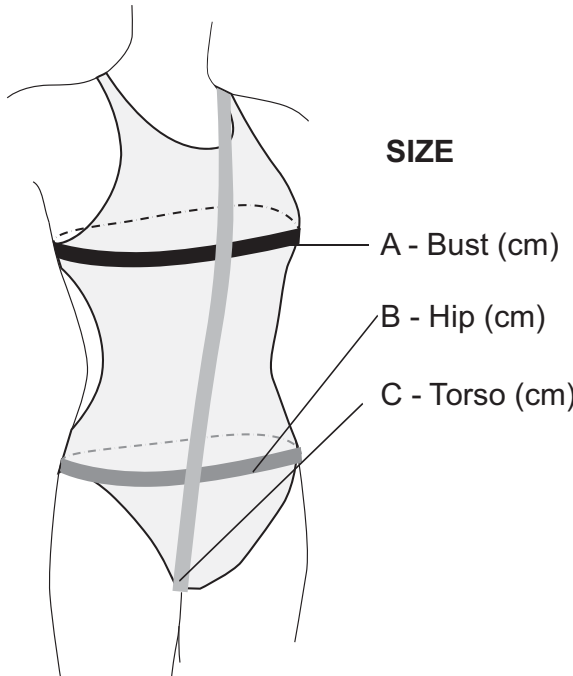

SIZE CHART

TO ORDER

info@shark-sportswear.eu

CUSTOM DESIGN

MEN & BOY'S WATERPOLO TRUNK SIZE CHART

This size chart is for reference only, size may vary depends on cutting.

SIZE

A- Waist (cm)

SIZE	4XS	3XS	2XS	XS	S	M	L	XL	2XL	3XL	4XL
A- Bust (cm)	61	63.5	68.5	74	79	84	89	94	99	104	107
B- Waist (cm)	56	58.5	62	65	67.5	70	72.5	76	80	84	86.5
C- Hip (cm)	66	71	76	79	84	89	94	99	104	109	114
D- Torso (cm)	114	132	141	145	148.5	152.5	156	161	166.5	171.5	174

TO ORDER

info@shark-sportswear.eu

CUSTOM DESIGN

WOMEN & GIRL'S SWIMMING BLADEBACK

SIZE CHART

This size chart is for reference only, size may vary depends on cutting.

SIZE	4XS	3XS	2XS	XS		S		M	L	XL	2XL	3XL	4XL	
A - Bust (cm)	46	52	58	64	70	76	80	84	88	92	96	100	104	108
B - Hip (cm)	48	54	60	66	72	78	82	86	90	94	98	102	106	110
C - Torso (cm)	88	97	106	115	124	132	136	140	144	148	152	156	159	162

TO ORDER

info@shark-sportswear.eu
CUSTOM DESIGN

WOMEN & GIRL'S SWIMMING OPENBACK

This size chart is for reference only, size may vary depends on cutting.

SIZE CHART

SIZE	4XS	3XS	2XS		XS		S		M	L	XL	2XL	3XL	4XL
A - Bust (cm)	50	56	62	68	74	80	84	88	92	96	100	103	106	109
B - Hip (cm)	52	58	64	70	76	82	86	90	94	98	102	105	108	111
C - Torso (cm)	106	112	118	124	130	136	140	144	148	152	156	159	161	164