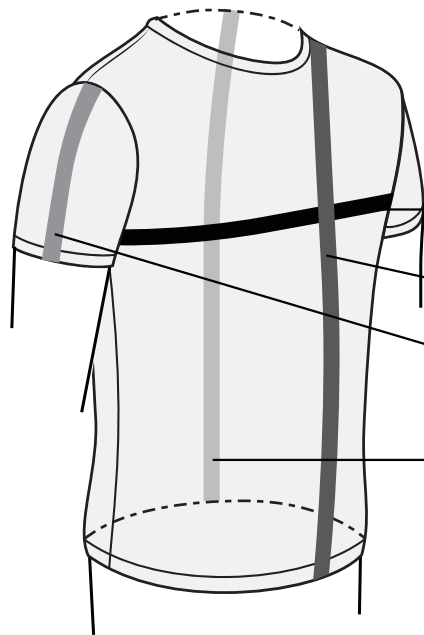

MEN'S T-SHIRT SIZE CHART

This size chart is for reference only, size may vary depends on cutting.

SIZE

A- ½ Chest (cm)

B- Front length (cm)

C- Short sleeve length (cm)

D- Back length (cm)

SIZE	5XS	4XS	3XS	2XS	XS	S	M	L	XL	2XL
A- ½ Chest (cm)	35	38	39	43	45	47	51	53	54	57
B- Front length (cm)	47	50	53	54.5	62.5	64	66	67	70.5	72.5
C- Short sleeve length (cm)	16	17	19	19	19.5	20	20.5	21.5	23	24
D- Back length (cm)	47	50	53	54.5	62.5	64	66	67	70.5	72.5

TO ORDER

info@shark-sportswear.eu

CUSTOM DESIGN