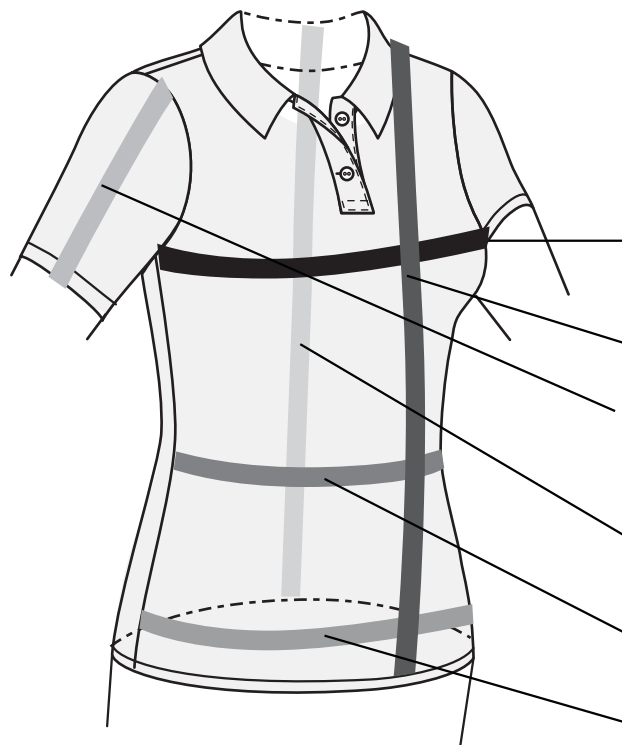

C- Short sleeve length (cm)

D- Back length (cm)

E- 1/2 Waist size (cm)

F- 1/2 Hip size (cm)

	XS	S	M	L	XL	2XL
A- 1/2 Chest (cm)	38	39	41	44	47	49
B- Front length (cm)	57	58	61	64	66	66
C- Short sleeve length (cm)	15	15	16	16	17	17
D- Back length (cm)	56	58	59	64	64	65
E- 1/2 Waist size (cm)	35	38	40	43	45	45
F- 1/2 Hip size (cm)	40	41	45	47	49	51

TO ORDER

info@shark-sportswear.eu

CUSTOM DESIGN

WOMEN'S POLO TEE SIZE CHART

This size chart is for reference only, size may vary depends on cutting.

INTERNATIONAL SIZE

	XS	S	M	L	XL	2XL
A- 1/2 Chest (cm)	39	42	44	46	48	51
B- Front length (cm)	58	59	61.5	63.5	65.5	67.5
C- Short sleeve length (cm)	18	18	18.5	19	20	20.5
D- Back length (cm)	58	59	61.5	63.5	65.5	67.5
E- 1/2 Waist size (cm)	36.5	39	41	43	46	49
F- 1/2 Hip size (cm)	39	42	42.5	45.5	48	51