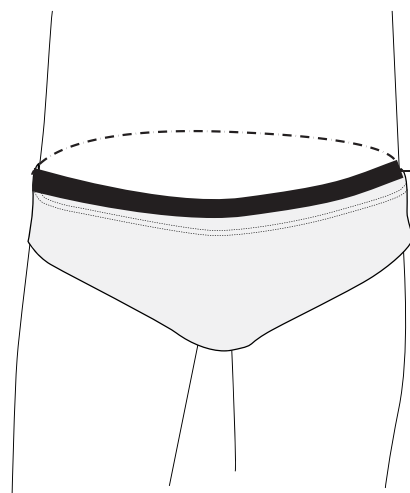

SIZE CHART

TO ORDER

info@shark-sportswear.eu

CUSTOM DESIGN

MEN & BOY'S WATERPOLO TRUNK SIZE CHART

This size chart is for reference only, size may vary depends on cutting.

SIZE

A- Waist (cm)

4XS	3XS	2XS	XS	S	M	L	XL	2XL	3XL	4XL
59	64	69	74	79	85	91	97	103	109	115

TO ORDER

info@shark-sportswear.eu

CUSTOM DESIGN

WOMEN & GIRL'S WATERLOLO SUIT SIZE CHART

This size chart is for reference only, size may vary depends on cutting.

SIZE	4XS	3XS	2XS	XS	S	M	L	XL	2XL	3XL	4XL
A- Bust (cm)	61	63.5	68.5	74	79	84	89	94	99	104	107
B- Waist (cm)	56	58.5	62	65	67.5	70	72.5	76	80	84	86.5
C- Hip (cm)	66	71	76	79	84	89	94	99	104	109	114
D- Torso (cm)	114	132	141	145	148.5	152.5	156	161	166.5	171.5	174

TO ORDER

info@shark-sportswear.eu

CUSTOM DESIGN

WOMEN & GIRL'S SWIMMING BLADEBACK

SIZE CHART

This size chart is for reference only, size may vary depends on cutting.

SIZE	4XS	3XS	2XS	XS		S		M	L	XL	2XL	3XL	4XL	
A - Bust (cm)	46	52	58	64	70	76	80	84	88	92	96	100	104	108
B - Hip (cm)	48	54	60	66	72	78	82	86	90	94	98	102	106	110
C - Torso (cm)	88	97	106	115	124	132	136	140	144	148	152	156	159	162