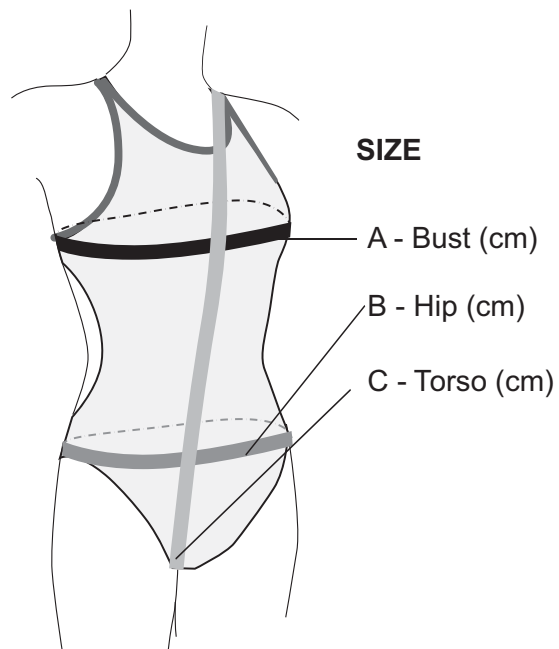

SIZE CHART

TO ORDER

info@shark-sportswear.eu

CUSTOM DESIGN

MEN & BOY'S WATERPOLO TRUNK SIZE CHART

This size chart is for reference only, size may vary depends on cutting.

SIZE

A- Waist (cm)

SIZE	4XS	3XS	2XS	XS	S	M	L	XL	2XL	3XL	4XL
A- Bust (cm)	61	63.5	68.5	74	79	84	89	94	99	104	107
B- Waist (cm)	56	58.5	62	65	67.5	70	72.5	76	80	84	86.5
C- Hip (cm)	66	71	76	79	84	89	94	99	104	109	114
D- Torso (cm)	114	132	141	145	148.5	152.5	156	161	166.5	171.5	174

TO ORDER

info@shark-sportswear.eu

CUSTOM DESIGN

WOMEN & GIRL'S SWIMMING BLADEBACK

SIZE CHART

This size chart is for reference only, size may vary depends on cutting.

SIZE	4XS	3XS	2XS	XS		S		M	L	XL	2XL	3XL	4XL	
A - Bust (cm)	46	52	58	64	70	76	80	84	88	92	96	100	104	108
B - Hip (cm)	48	54	60	66	72	78	82	86	90	94	98	102	106	110
C - Torso (cm)	88	97	106	115	124	132	136	140	144	148	152	156	159	162

TO ORDER

info@shark-sportswear.eu
CUSTOM DESIGN

WOMEN & GIRL'S SWIMMING OPENBACK

This size chart is for reference only, size may vary depends on cutting.

SIZE CHART

SIZE	4XS	3XS	2XS		XS		S		M	L	XL	2XL	3XL	4XL
A - Bust (cm)	50	56	62	68	74	80	84	88	92	96	100	103	106	109
B - Hip (cm)	52	58	64	70	76	82	86	90	94	98	102	105	108	111
C - Torso (cm)	106	112	118	124	130	136	140	144	148	152	156	159	161	164