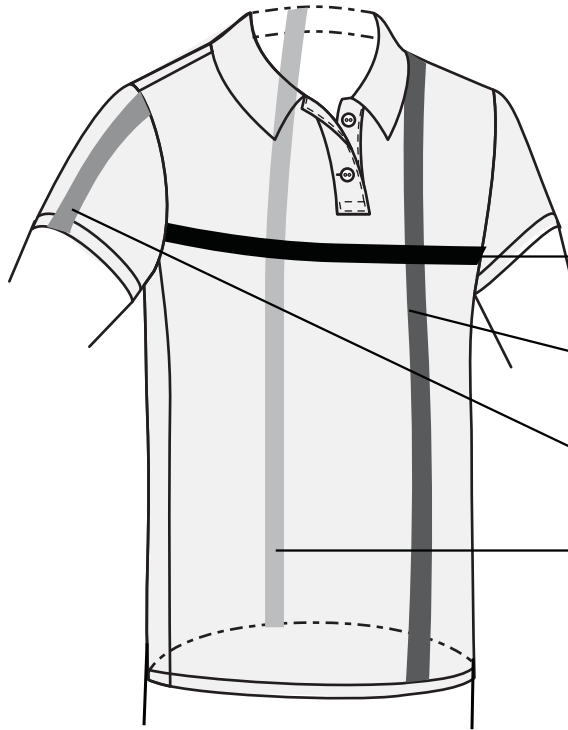

TO ORDER

info@shark-sportswear.eu

CUSTOM DESIGN

WOMEN'S POLO TEE SIZE CHART

This size chart is for reference only, size may vary depends on cutting.

INTERNATIONAL SIZE

	XS	S	M	L	XL	2XL
A- 1/2 Chest (cm)	39	42	44	46	48	51
B- Front length (cm)	58	59	61.5	63.5	65.5	67.5
C- Short sleeve length (cm)	18	18	18.5	19	20	20.5
D- Back length (cm)	58	59	61.5	63.5	65.5	67.5
E- 1/2 Waist size (cm)	36.5	39	41	43	46	49
F- 1/2 Hip size (cm)	39	42	42.5	45.5	48	51

TO ORDER

info@shark-sportswear.eu

CUSTOM DESIGN

KID'S/MEN'S POLO TEE

SIZE CHART

This size chart is for reference only, size may vary depends on cutting.

SIZE

A- ½ Chest (cm)